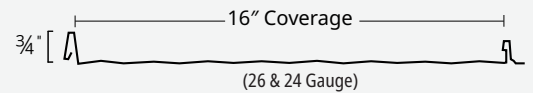

MATTE BLACK *

BOARD & BATTAN

SNAP LOC

CLIP LOC

HIGH-RIB

LOW-RIB

SHERWIN-WILLIAMS.
Coil Coatings

Sherwin-Williams® is a trademark of SWIMC LLC.